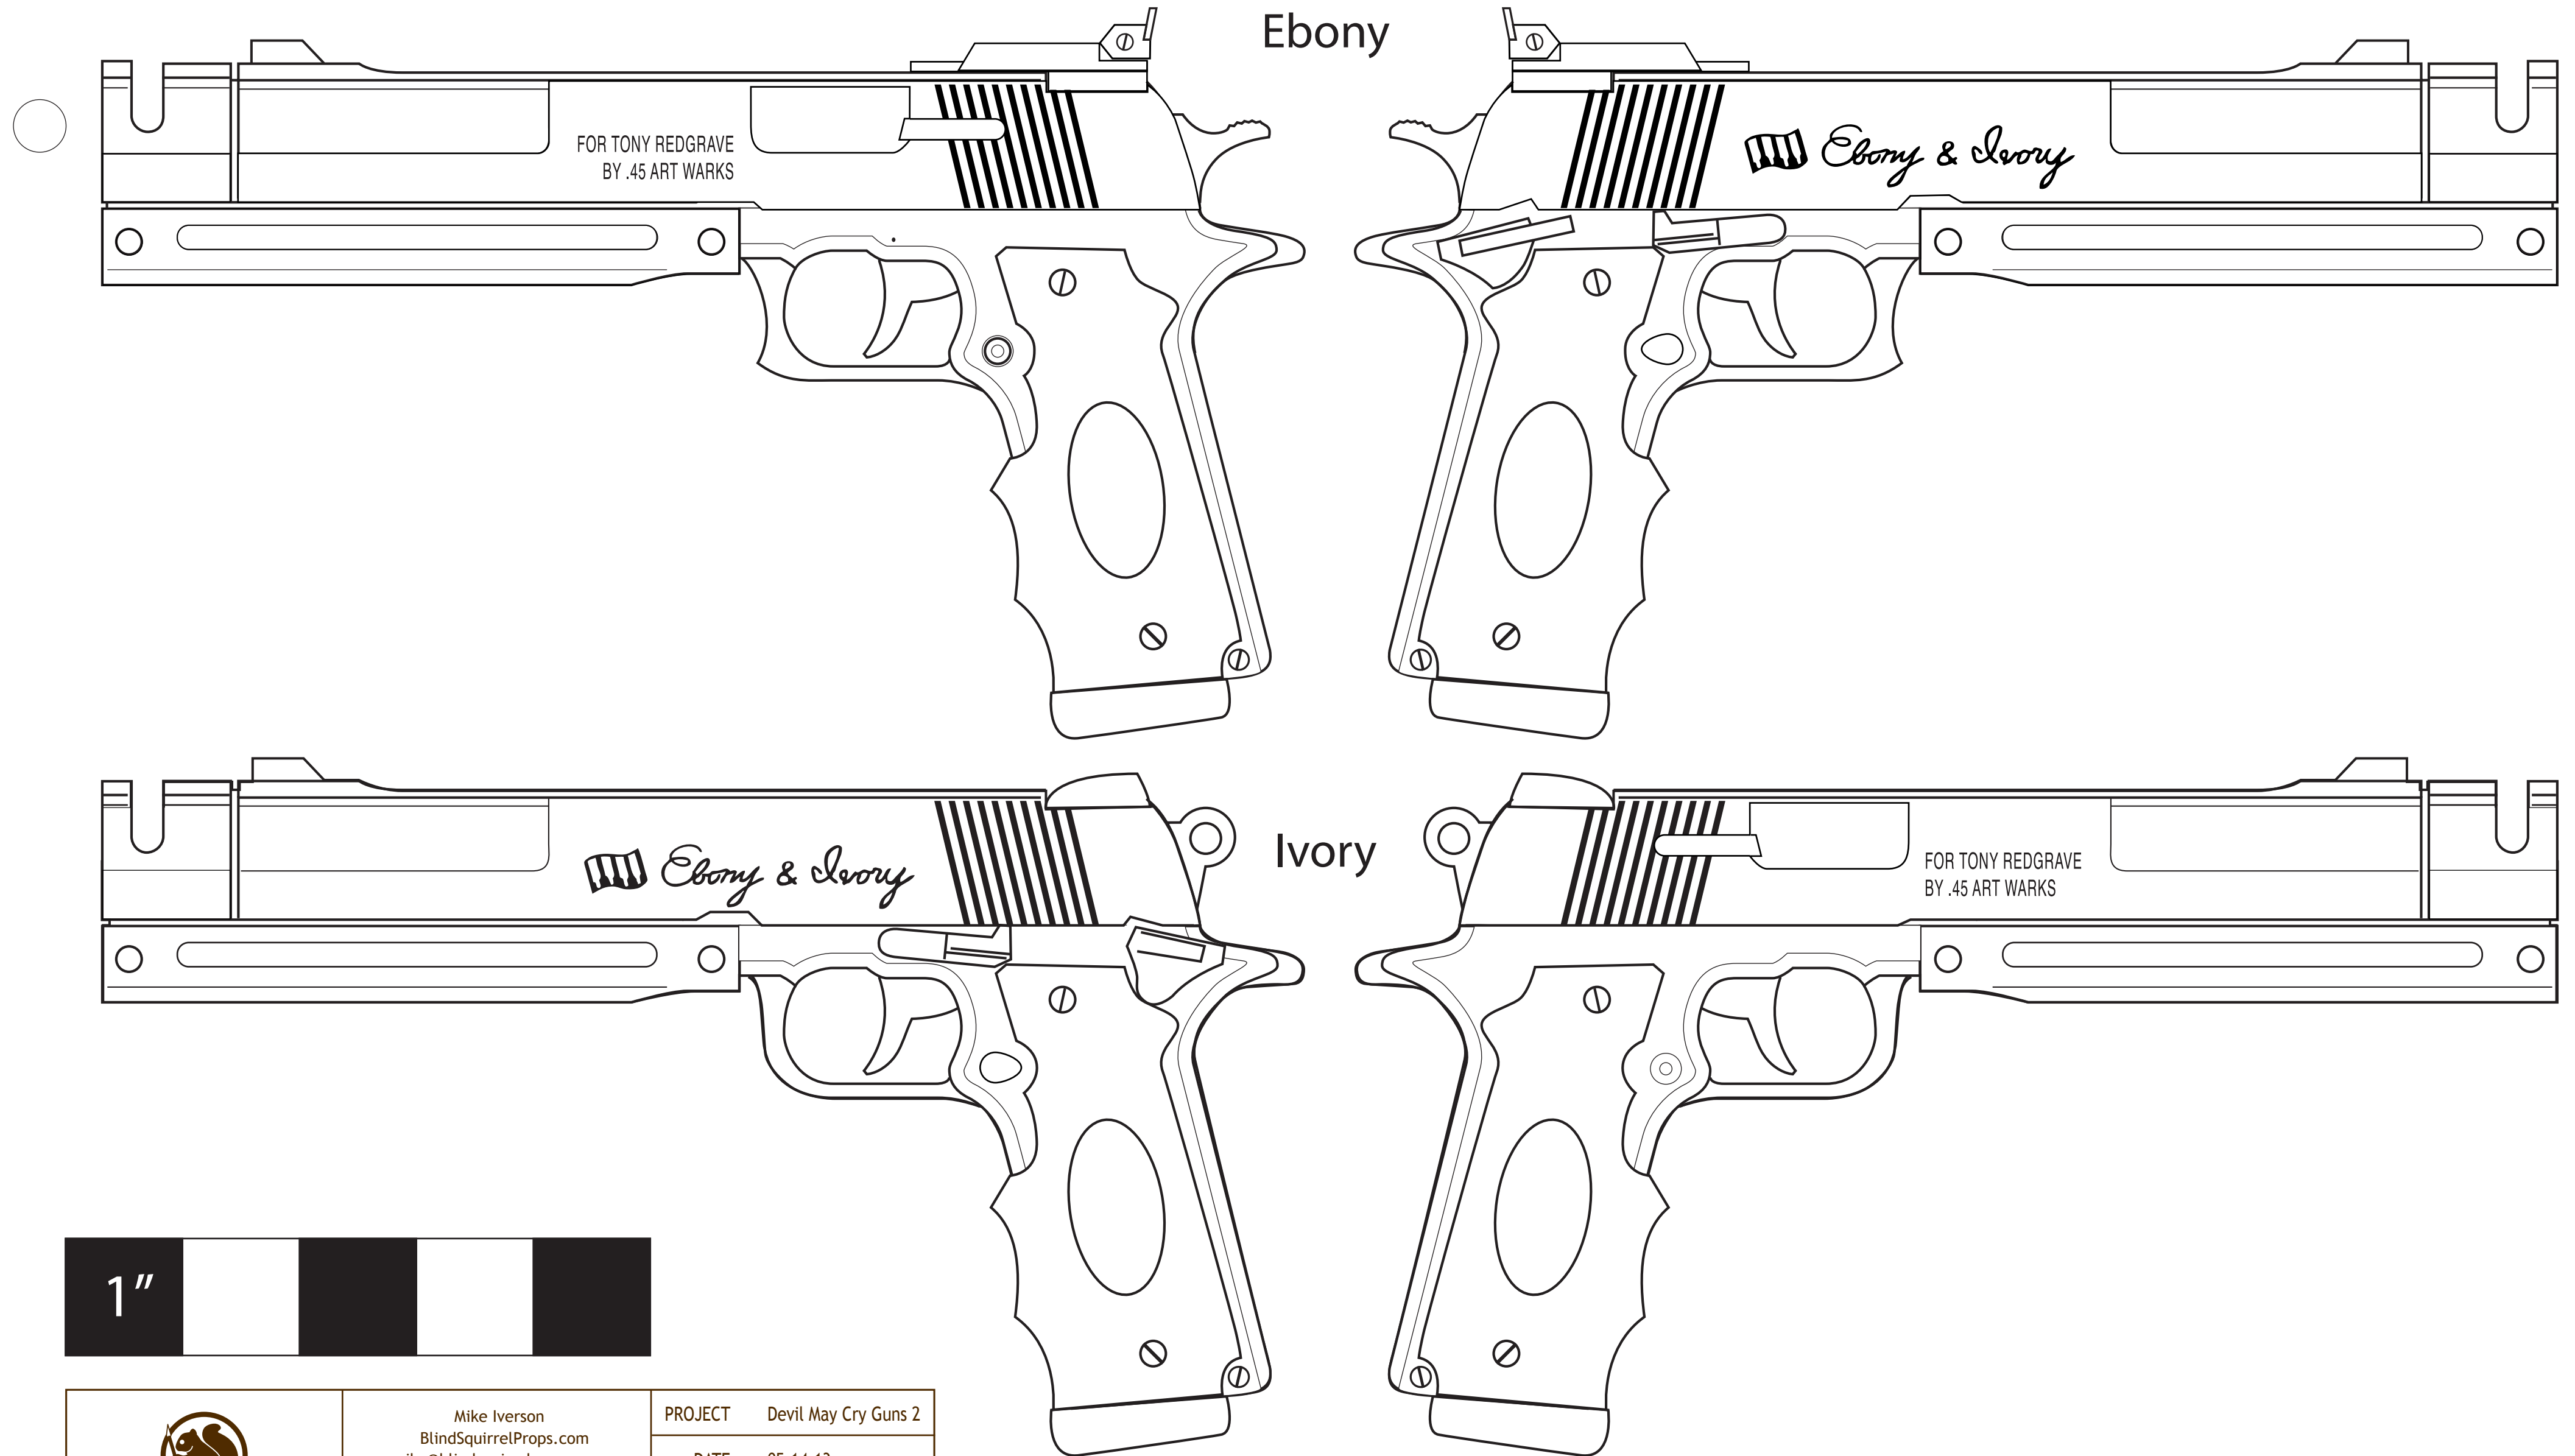

# Devil May Cry Guns

 <p><b>BlindSquirrel</b> Custom Prop Building</p>	<p>Mike Iverson BlindSquirrelProps.com mike@blindsquirrelprops.com</p>	<p>PROJECT Devil May Cry Guns 2</p>
	<p>Check out the work in progress twitpic.com/photos/BlindSquirrelly</p>	<p>DATE 05-14-13</p>
	<p>Drawing ©2013 Mike Iverson</p>	<p>VERSION 1.0</p>
		<p>SCALE 1:1</p>